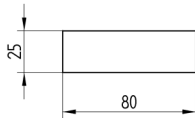

### Technical Data

Mechanical Data	
Structure	Comb Structure
Mounting Type	self-adhesive
Material	Plastic
Temperature Range	-20...60 °C
Packaging unit	1 Piece

- Self-adhesive

All dimensions in mm (1 mm = 0.03937 Inch)