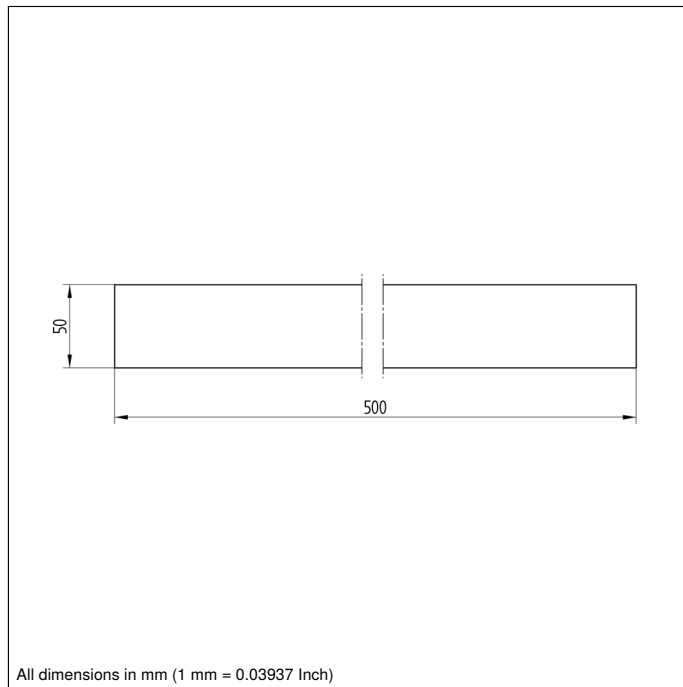

Reflex Foil

500 × 50 mm

RF505

Part Number

Technical Data

Mechanical Data	
Structure	Comb Structure
Mounting Type	self-adhesive
Material	Plastic
Temperature Range	-20...60 °C
Packaging unit	1 Piece

- Self-adhesive